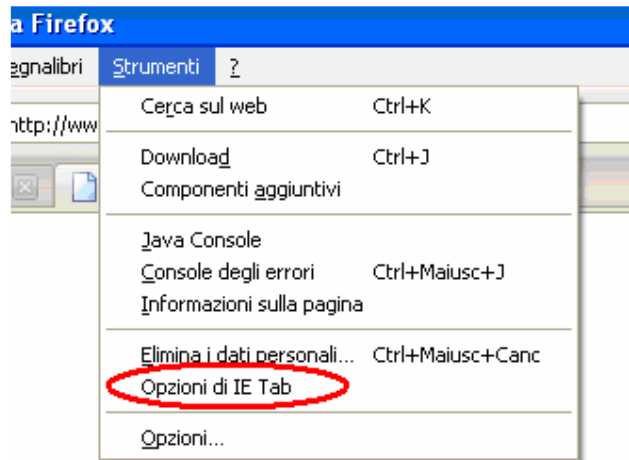

Una volta installato, da Strumenti di Firefox, cliccare su **Opzioni IE Tab**.