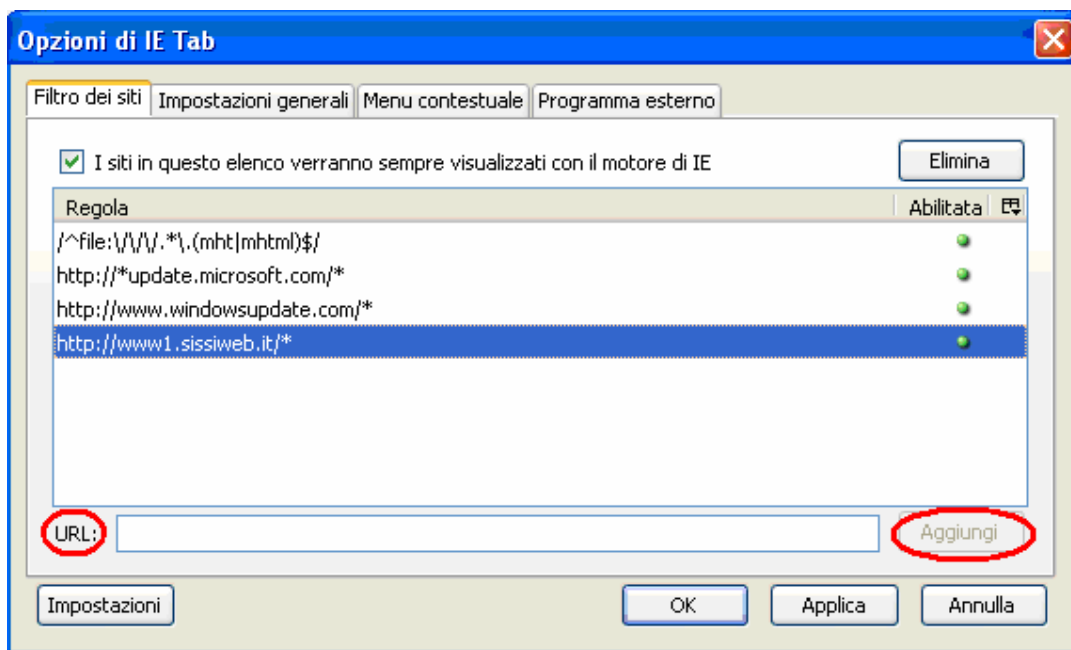

Appare la seguente finestra: